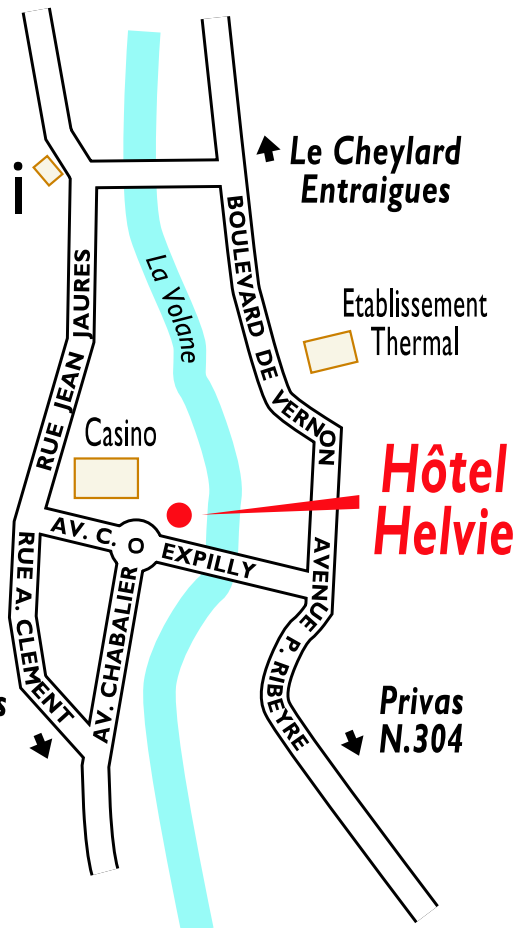

Hôtel*** Helvie – Restaurant Le Vivarais

5, rue Claude-Expilly – 07600 Vals-les-Bains – France
Tél. +33 (0)4 75 94 65 85 – Fax +33 (0)4 75 37 47 63
courriel@hotel-helvie.com

By car:

Coming from Paris or Lyon, motorway A7, exit Montélimar Nord and follow signs for Aubenas
Coming from Marseille or Montpellier, motorway A7, exit Montélimar Nord and follow signs for Aubenas

By train (TGV):

Valence or Montélimar